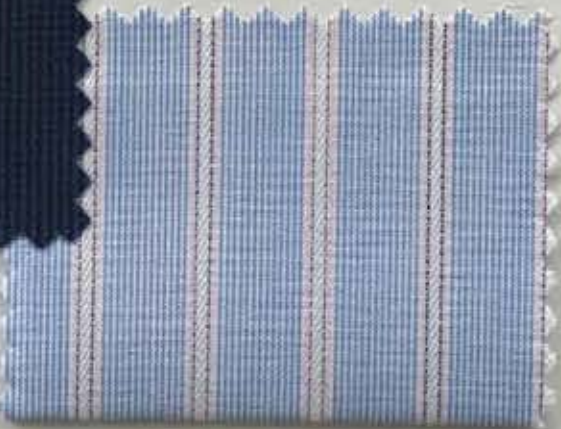

70920/054

100/2, 60/1

100% Cotton

175 gr